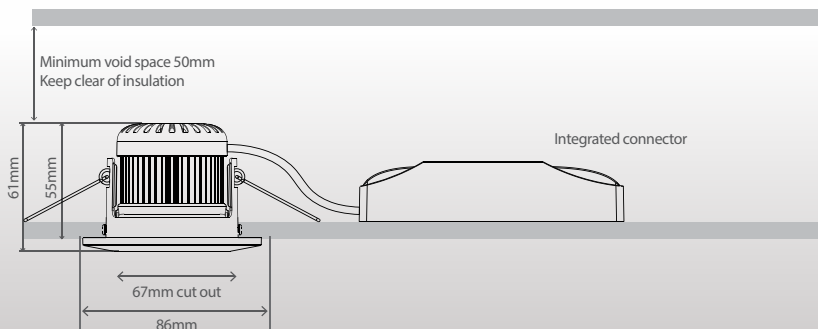

Space Requirements