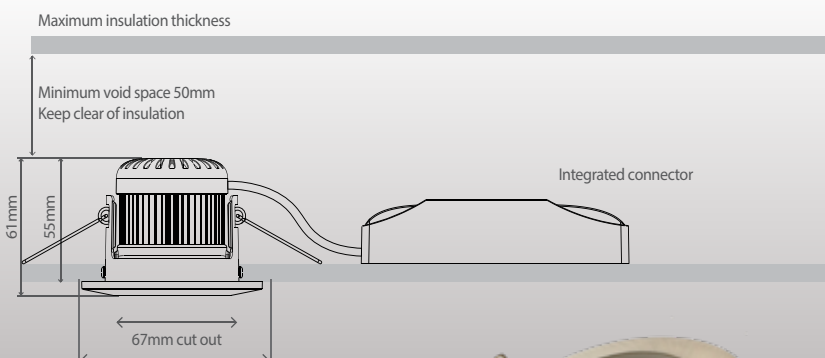

Magnetic
Front

IP20
Rated

Install 67mm
Diameter Cut Out

- 25° adjustable tilt function
- 3 CCT - Discreet side-mounted colour changing switch
- 3 bezels included as standard - Brushed steel, chrome and white
- Easy to install in 67mm cut out
- Switch the magnetic bezels after installation
- Trusted, stylish design from the All in One range which includes the 10W and 8W fire-rated downlights

OVER
1 MILLION
SOLD!

TILT 10W ALL IN ONE DOWNLIGHT

The Best 10W Downlight in a Tilt

ITEM #	834485
DESCRIPTION	Tilt 10W All in One Downlight
COLOUR	3000K (Warm White)/ 4000K (Cool White)/ 6000K (Daylight)
COLOUR RENDITION, CONSISTENCY (CRI)	Ra80> 6 SDCM
LUMINENCE FLUX	800lm (WW)/ 910lm (CW)/ 810lm (DL)
DIMENSIONS	62 x 86 x 86mm (Excluding driver)
BEAM ANGLE	36° - 53° / 25° Tilt Angle
DIMMABLE	Yes - Max 10 fittings/ Max 20 non-dimming
EMERGENCY CONVERSION CODE	230335
POWER CONSUMPTION	10W
POWER FACTOR	0.85
LAMP TYPE	COB
WORKING TEMPERATURE	30°C to +35°C
CONSTRUCTION	Aluminum / Steel / Polycarbonate
IP RATING	IP20
FIRE RESISTANT	BS476-21 30/60/90 minutes
CUT OUT	67mm diameter
CERTIFICATION	CE, RoHS
ENERGY CONSUMPTION (Ec)	10kWh
WARRANTY	5 Years (Requires online registration)
BUILDING REGS - PART L	Yes

Space Requirements

Easily switch the colour temperature after installation

EXCELLENT PERFORMANCE FROM THE ALL IN ONE RANGE

Energy efficient LED illumination for all settings with a driver on a flexible connection, great for tight spaces!