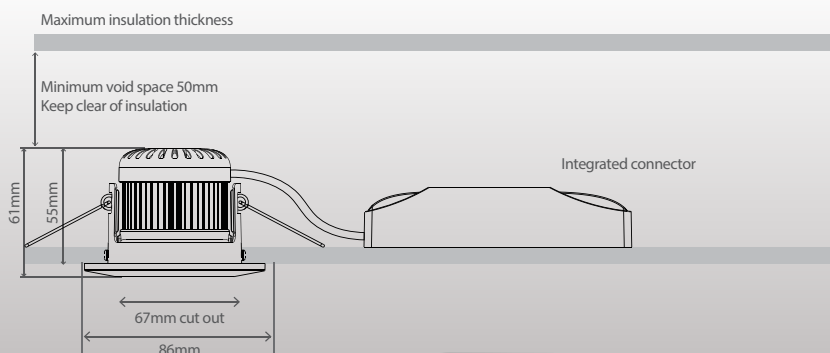

Space Requirements