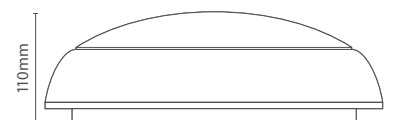

# 16W LED 2D POLO FITTING 3CCT

Polo fittings with various **Emergency** and **Microwave** Sensor options

ITEM #	243243	243250	243267	243274
PRODUCT NAME	16w LED 2D Polo Fitting 3CCT	16w LED 2D Polo Fitting 3CCT c/w Microwave Sensor	16w LED 2D Polo Fitting 3CCT c/w Emergency	16w LED 2D Polo Fitting 3CCT w/ Microwave Sensor and Emergency
LIGHT COLOUR	3000k (Warm White) / 4000k (Cool White) / 6000k (Daylight White)	3000k (Warm White) / 4000k (Cool White) / 6000k (Daylight White)	3000k (Warm White) / 4000k (Cool White) / 6000k (Daylight White)	3000k (Warm White) / 4000k (Cool White) / 6000k (Daylight White)
LUMENS	1250lm	1250lm	1250lm	1250lm
DIMENSIONS	327x327x110mm	327x327x110mm	327x327x110mm	327x327x110mm
COLOUR RENDITION (CRI)	Ra80	Ra80	Ra80	Ra80
BEAM ANGLE	120°	120°	120°	120°
POWER CONSUMPTION	16W	16W	16W	16W
POWER FACTOR	>0.9	>0.85	>0.9	>0.85
CURRENT	0.073	0.082	0.076	0.085
DRIVER	Lamptetias	Lamptetias	Lamptetias	Lamptetias
LED TYPE	SMD 2835	SMD 2835	SMD 2835	SMD 2835
WORKING TEMPERATURE	-20°C to +40°C	-20°C to +40°C	-20°C to +40°C	-20°C to +40°C
CONSTRUCTION	WHITE POWDERCOATED STEEL, WHITE PLASTIC AND OPAL PLASTIC			
IP RATING	IP54	IP54	IP54	IP54
CERTIFICATION	CE	CE	CE	CE
WARRANTY	5 years	5 years	5 years	5 years

Chrome Bezel  
BOUGHT SEPERATELY

ITEM#	243281
PRODUCT NAME	Chrome Bezel
DIMENSIONS	327x327x60mm

TRUSTED QUALITY AND INNOVATION SINCE 2006